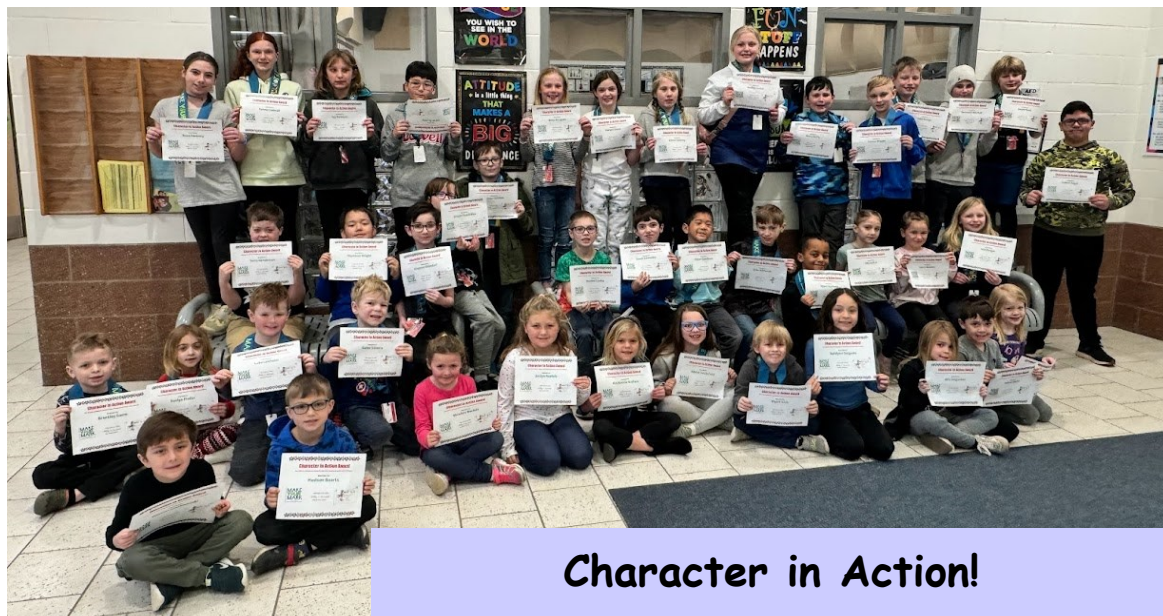

The annual Learning Fair took place on Thursday evening and it was a huge success! Thank you to all of you that were able to attend. I was blown away by the amazing student work in the classrooms. Thank you to our families for all of the donations for our basket raffle. The baskets that we raffled off were amazing! This is always one of my favorite events of the year so thank you for helping make it such a success.

Congratulations to our Collaborative Team of the Week, our individual needs paras, Amanda Burgnon, Theresa Duursma, Tarin Hasper, Beth Schroeder, Jenna Smith, Barb Vogel, and Sally Stodola. These ladies work hard to support students within our school. They help sub when needed, do endless tasks for our teachers, help in the media center with laminating and cutting, and are willing to do just about anything to support our staff and students. Thank you, ladies! They are an important piece of our MLE family.

We have officially completed our 2nd trimester of school! Time is flying by! We have one more trimester to go! Let's finish strong! I see wonderful examples of teaching and learning taking place on a daily basis. MLE is a GREAT place to be. Have a great weekend!

Molly Burnett
Principal

Character in Action!

Thank you!